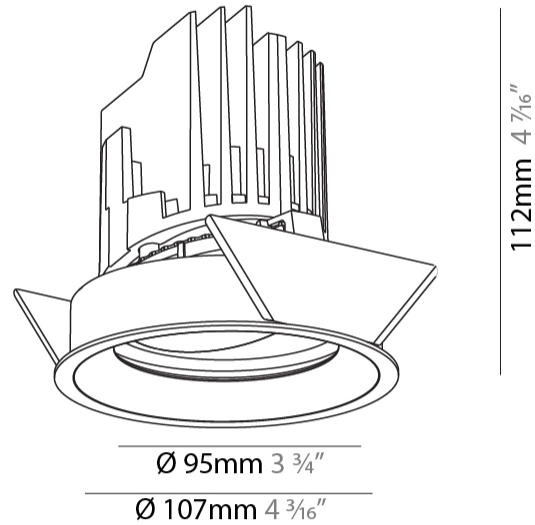

GENERAL

Series: Bioniq
Subseries: Bioniq Round Adjustable
Brand: Prolicht
Division: Architectural
Mounting Type: Recessed
Mounting Location: Ceiling
Subcategory: Downlight

PHYSICAL

Shape: Round
Diameter (mm): 107
Diameter (in): 4 3/16
Height (mm): 112
Height (in): 4 7/16
Ceiling Thickness (mm): 10 / 12.5 / 15
Ceiling Thickness (in): 3/8 or 1/2 or 9/16
Min. Recessing Depth (mm): 130
Min. Recessing Depth (in): 5 1/8
Light Distribution: Adjustable / Downlight
Weight (kg): 0.46
Weight (lbs): 1.01
Fixture Finish: SSR / BKV / CWI / CRY / HAB / UFT / ITA / RUA / FTG / MYG / LOD / PUS / FRO / FUP / KIA / POP / BLS / SPG / MEY / GOH / GUM / CHC / COM / ABZ / JAG / OBR / MOS / ROR
Fixture Material: Aluminum Die Cast
Cut-out Measurements: 98mm / 3 7/8"

OPTICAL

Reflector: 20 / 40 / 60
Adjustability: Rotational 355°, Tilt 30°

RATINGS AND CERTIFICATIONS

Certified By: Certified for North American Standards
IP rating: IP20

BIONIQ ROUND ADJUSTABLE RECESSED

A35227-